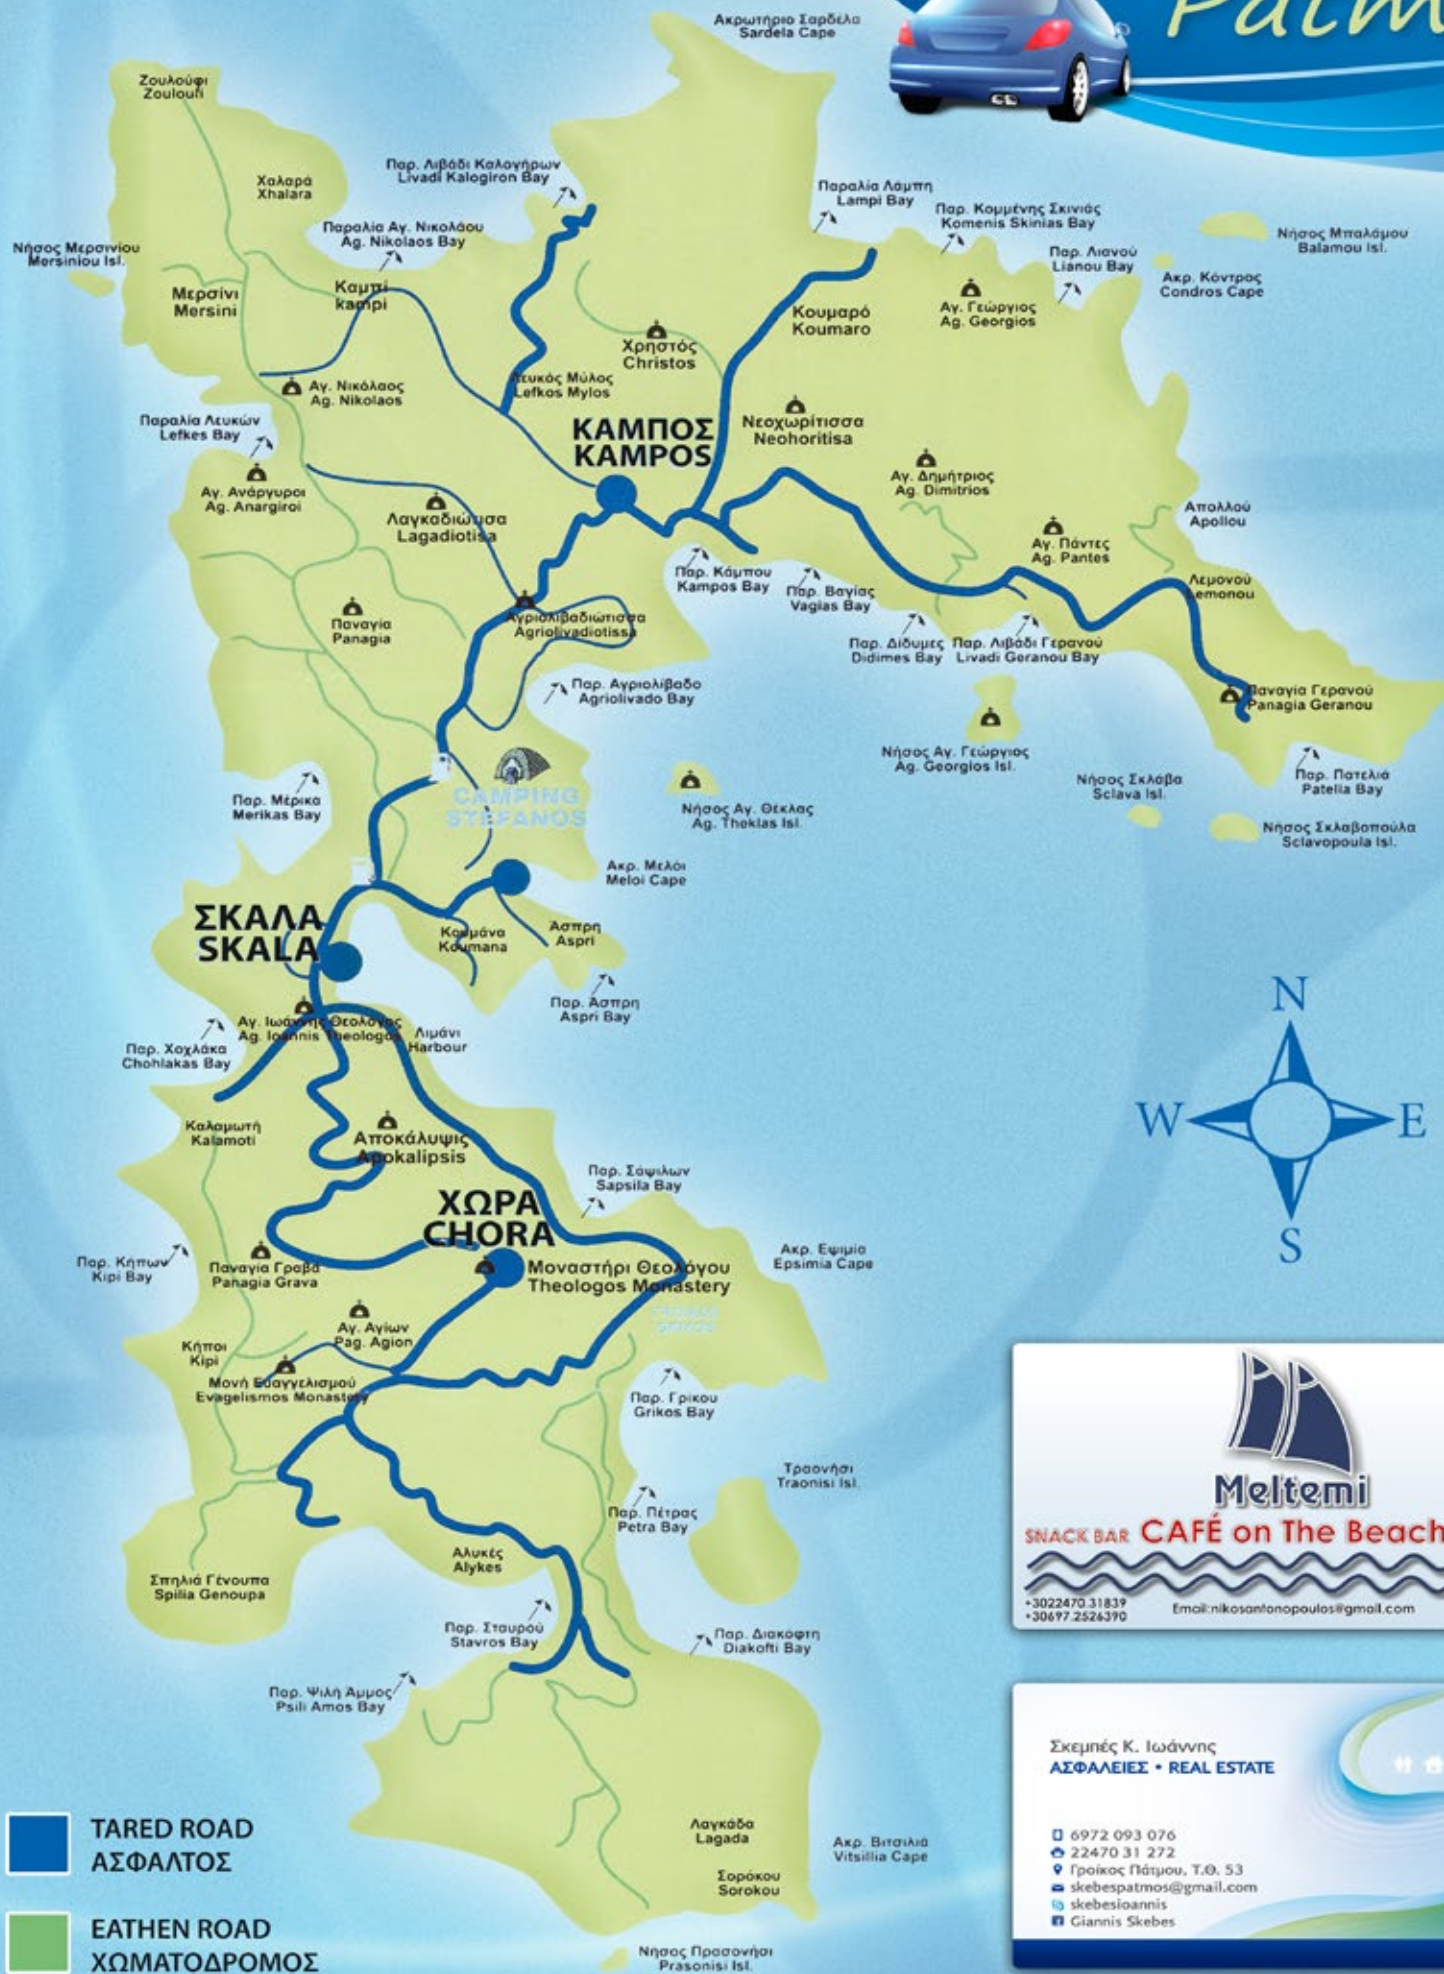

Patmos Rent a Car  
24 hours delivery to your place

Πάτμος  
Patmos

  
**Meltemi**  
SNACK BAR CAFE on The Beach FREE W.F.I.  
+3022470 31839 Email: nikosantonopoulos@gmail.com Skala Patmos  
+30697 2526390 T.K. 85500